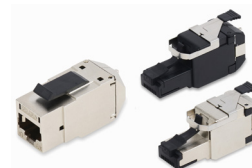

REVConnect 10GX, CAT6+, CAT5E Shielded Jacks, Shielded and Unshielded Plugs

Package Size	10GX Shielded Jacks	CAT6+ Shielded Jacks	CAT5E Shielded Jacks	10GX Shielded Plugs	10GX UTP Plugs
Single Pack	RVAMJKSME-S1	RV6MJKSME-S1	RV5MJKSME-S1	RVAFPSME-S1	RVAFPUBK-S1
Bulk Pack (24 Modules)	RVAMJKSME-B24	RV6MJKSME-B24	RV5MJKSME-B24	RVAFPSME-B24	RVAFPUBK-B24